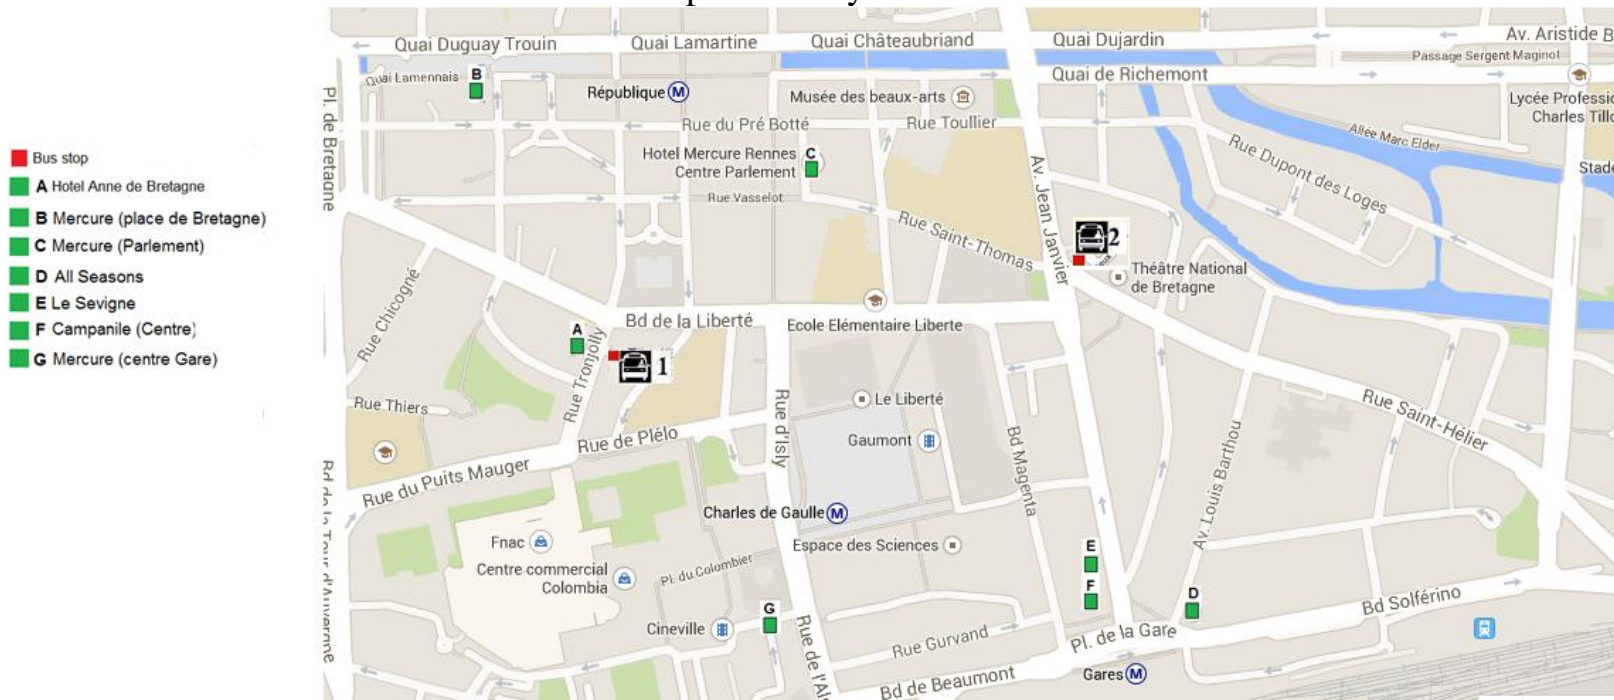

ISCHA BUS schedule

The ISCHA Local Organizing committee has set up a free shuttle service during the conference.

Date	From Rennes city centre to ISCHA lecture hall	From ISCHA lecture hall to Rennes city centre
	<i>Avenue Janvier 2 → Hotel « Anne de Bretagne » Rue Tronjoly 1 → ISCHA lecture hall (see map)</i>	<i>ISCHA lecture hall → Avenue Janvier 2 → Hotel « Anne de Bretagne » Rue Tronjoly 1 (see map)</i>
<i>30/06/14</i>		<i>Departure at 19H15 from ISCHA lecture hall, stop at 1 and 2</i>
<i>01/07/14</i>	<i>Departure at 8H05 from 2 then stop at 1 then ISCHA lecture hall</i>	<i>Departure at 18H15 from ISCHA lecture hall - only one stop: City Hall</i>
<i>02/07/14</i>	<i>Departure at 8H05 from 2 then stop at 1 then ISCHA lecture hall</i>	<i>Departure at 18H45 from ISCHA lecture hall, stop at 1 and 2</i>
<i>03/07/14</i>	<i>Departure at 8H05 from 2 then stop at 1 then ISCHA lecture hall</i>	

Map of the city center

Normal city buses from Rennes “République”: Line 4, stop at “Tournebride” for lecture hall and “Beaulieu Restau U” for student residency